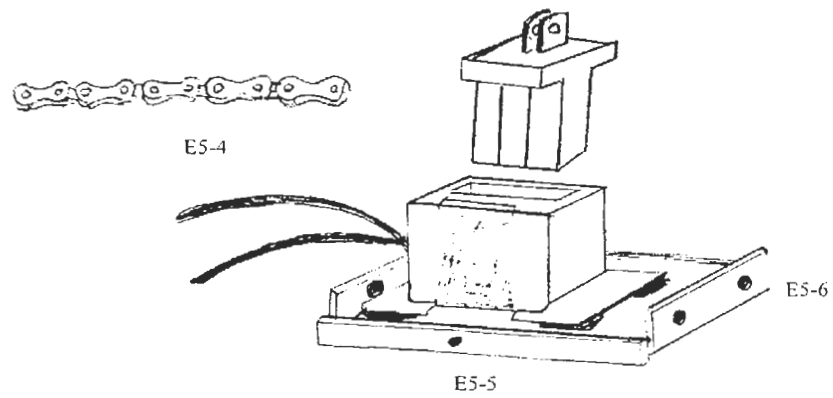

PHOENIX CPU BOARD

Not Shown- E1-4CBSC - Controller Board Screw Need 4 (Set of 4)
SC5 - CPU Mounting Screws Need 4

EM2-1

EM2-1SC

EM2-3

EM2-2

EM2-4SPACER

EM2-4SCREW

EM2-4

Not Shown - EM2-4K Water Bottle Retrofit Kit

Not Shown

E4-3CL-Heater Wire Clamp
E4-3TH - Heater Thermostat

E4-3EL - Heater Element

- Not Shown - E5-1SC Screw E5-1WA - Washer E5-1WN - Wire Nuts
E5-5P - Solenoid Pin E5-5WA - Felt Washer

Not Shown - EM6-8 Rubber Feet (Sold in sets of 4)

PART NUMBER	DESCRIPTION	COMPARABLE BP PART #
EM1-1	FRONT COVER - BLACK	N/A
EM1-2	REAR COVER - BLACK	N/A
E1-3	MOTOR COVER	N/A
E1-4	CPU UNIT	N/A
E1-4AP	CPU BLACK ACCESS PLATE E1	N/A
E1-4APR	CPU GRAY ACCESS PLATE R1	N/A
E1-4B	CPU HARNESS PW SW /BOARD-2 PRONGS	N/A
E1-4C	CPU CHASIS ONLY	N/A
E1-4CB	CONTROLLER BOARD	N/A
E1-4CCH	CUSTOM CHIP	N/A
E1-4CH	CHIP FOR CPU 6 TO 45	N/A
E1-4CH2X	DOUBLER CHIP - 12.18.24.ETC	N/A
E1-4D	ENCODER DISC	N/A
E1-4DS	SCREW-COLLAR ON ENCODER DISC	N/A
E1-4H	HARNESS FOR CPU UNIT	N/A
E1-4KP	KEYPAD	N/A
E1-4KP2X	DOUBLER KEYPAD - 12.18.24.ETC	N/A
E1-4SEN	SENSOR	N/A
E1-5	ON/OFF SWITCH	N/A
E1-6	FOOT TREADLE	N/A
E1-7	MALE HARNESS	N/A
E1-7C	MALE HARNESS FOR BP CONVERSION	N/A
E1-8	POWER CORD	N/A
E1-8SR	STRAIN RELIEF BUSHING	N/A
E1-9	ELECTRIC EYE	N/A
E1CARTON	CARTON FOR E1 OR M1	N/A
EM2-1	WATER TANK	N/A
EM2-1N	NUT ON WATER TANK	FM118
EM2-1SC	NUT & SCREW - WATER TANK	N/A
EM2-2	WATER BOTTLE	FF6100
E2-3	MOISTENING BRUSHES	E107X
E2-3CP	COTTER PIN FOR MOISTENING BRUSHES	CP
EM2-4	BRACKETS	FF6110. FF6120
EM2-4K	RETROFIT KIT	FF6150
EM2-4SC	SCREW FOR BRACKET	N/A
EM2-4SP	SPACER FOR BRACKET	N/A
EM3-1	TAPE PLATE	FM12EL
E3-2	LOWER TAPE PLATE-STEEL	FM11AX
E3-3	URETHENE FEED WHEEL	600092
E3-3K	FEED WHEEL KIT WITH URETHENE FW	N/A