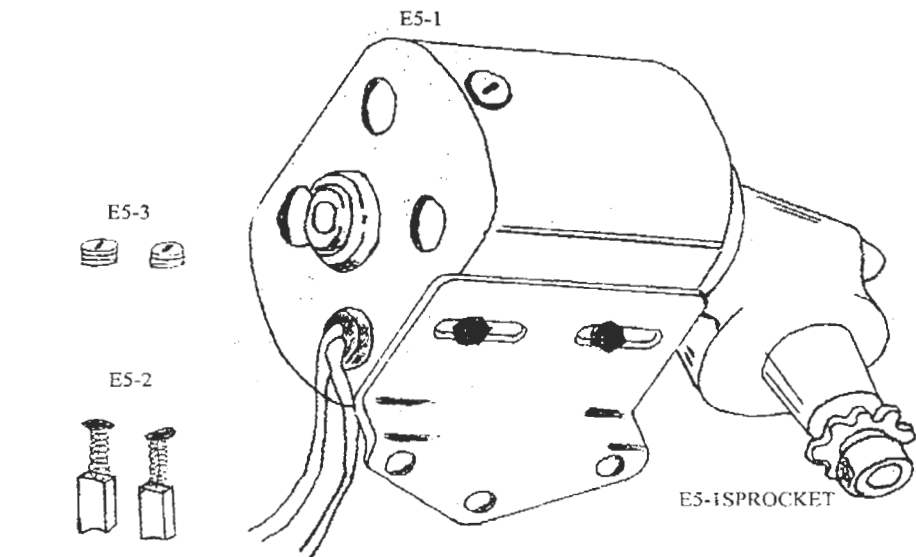

PHOENIX CPU BOARD

Not Shown- E1-4CBSC - Controller Board Screw Need 4 (Set of 4)
SC5 - CPU Mounting Screws Need 4

EM2-1

EM2-1SC

EM2-3

EM2-2

EM2-4SPACER

EM2-4SCREW

EM2-4

Not Shown - EM2-4K Water Bottle Retrofit Kit

Not Shown

E4-3CL-Heater Wire Clamp
E4-3TH - Heater Thermostat

E4-3EL - Heater Element

- Not Shown - E5-1SC Screw E5-1WA - Washer E5-1WN - Wire Nuts
E5-5P - Solenoid Pin E5-5WA - Felt Washer

Not Shown - EM6-8 Rubber Feet (Sold in sets of 4)

PART NUMBER	DESCRIPTION	COMPARABLE BP PART #
EM1-1	FRONT COVER - BLACK	N/A
EM1-2	REAR COVER - BLACK	N/A
E1-3	MOTOR COVER	N/A
E1-4	CPU UNIT	N/A
E1-4AP	CPU BLACK ACCESS PLATE E1	N/A
E1-4APR	CPU GRAY ACCESS PLATE R1	N/A
E1-4B	CPU HARNESS PW SW /BOARD-2 PRONGS	N/A
E1-4C	CPU CHASIS ONLY	N/A
E1-4CB	CONTROLLER BOARD	N/A
E1-4CCH	CUSTOM CHIP	N/A
E1-4CH	CHIP FOR CPU 6 TO 45	N/A
E1-4CH2X	DOUBLER CHIP - 12.18.24.ETC	N/A
E1-4D	ENCODER DISC	N/A
E1-4DS	SCREW-COLLAR ON ENCODER DISC	N/A
E1-4H	HARNESS FOR CPU UNIT	N/A
E1-4KP	KEYPAD	N/A
E1-4KP2X	DOUBLER KEYPAD - 12.18.24.ETC	N/A
E1-4SEN	SENSOR	N/A
E1-5	ON/OFF SWITCH	N/A
E1-6	FOOT TREADLE	N/A
E1-7	MALE HARNESS	N/A
E1-7C	MALE HARNESS FOR BP CONVERSION	N/A
E1-8	POWER CORD	N/A
E1-8SR	STRAIN RELIEF BUSHING	N/A
E1-9	ELECTRIC EYE	N/A
E1CARTON	CARTON FOR E1 OR M1	N/A
EM2-1	WATER TANK	N/A
EM2-1N	NUT ON WATER TANK	FM118
EM2-1SC	NUT & SCREW - WATER TANK	N/A
EM2-2	WATER BOTTLE	FF6100
E2-3	MOISTENING BRUSHES	E107X
E2-3CP	COTTER PIN FOR MOISTENING BRUSHES	CP
EM2-4	BRACKETS	FF6110. FF6120
EM2-4K	RETROFIT KIT	FF6150
EM2-4SC	SCREW FOR BRACKET	N/A
EM2-4SP	SPACER FOR BRACKET	N/A
EM3-1	TAPE PLATE	FM12EL
E3-2	LOWER TAPE PLATE-STEEL	FM11AX
E3-3	URETHENE FEED WHEEL	600092
E3-3K	FEED WHEEL KIT WITH URETHENE FW	N/A