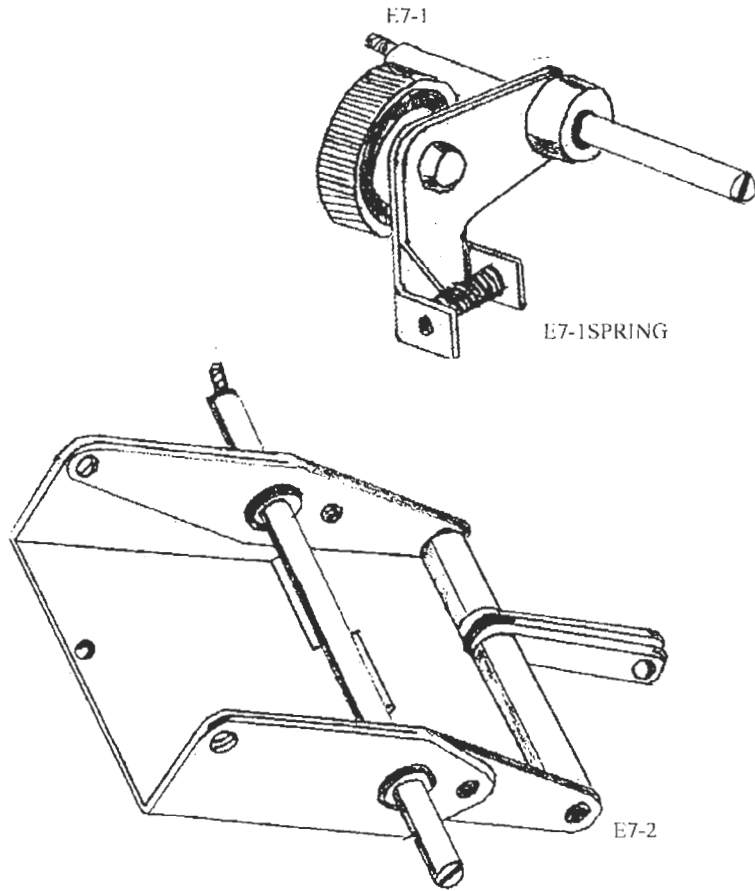

EM2-4

Not Shown - EM2-4K Water Bottle Retrofit Kit

Not Shown

E4-3CL-Heater Wire Clamp
E4-3TH - Heater Thermostat

E4-3EL - Heater Element

- Not Shown - E5-1SC Screw E5-1WA - Washer E5-1WN - Wire Nuts
E5-5P - Solenoid Pin E5-5WA - Felt Washer

Not Shown - EM6-8 Rubber Feet (Sold in sets of 4)

PART NUMBER	DESCRIPTION	COMPARABLE BP PART #
EM1-1	FRONT COVER - BLACK	N/A
EM1-2	REAR COVER - BLACK	N/A
E1-3	MOTOR COVER	N/A
E1-4	CPU UNIT	N/A
E1-4AP	CPU BLACK ACCESS PLATE E1	N/A
E1-4APR	CPU GRAY ACCESS PLATE R1	N/A
E1-4B	CPU HARNESS PW SW /BOARD-2 PRONGS	N/A
E1-4C	CPU CHASIS ONLY	N/A
E1-4CB	CONTROLLER BOARD	N/A
E1-4CCH	CUSTOM CHIP	N/A
E1-4CH	CHIP FOR CPU 6 TO 45	N/A
E1-4CH2X	DOUBLER CHIP - 12.18.24.ETC	N/A
E1-4D	ENCODER DISC	N/A
E1-4DS	SCREW-COLLAR ON ENCODER DISC	N/A
E1-4H	HARNESS FOR CPU UNIT	N/A
E1-4KP	KEYPAD	N/A
E1-4KP2X	DOUBLER KEYPAD - 12.18.24.ETC	N/A
E1-4SEN	SENSOR	N/A
E1-5	ON/OFF SWITCH	N/A
E1-6	FOOT TREADLE	N/A
E1-7	MALE HARNESS	N/A
E1-7C	MALE HARNESS FOR BP CONVERSION	N/A
E1-8	POWER CORD	N/A
E1-8SR	STRAIN RELIEF BUSHING	N/A
E1-9	ELECTRIC EYE	N/A
E1CARTON	CARTON FOR E1 OR M1	N/A
EM2-1	WATER TANK	N/A
EM2-1N	NUT ON WATER TANK	FM118
EM2-1SC	NUT & SCREW - WATER TANK	N/A
EM2-2	WATER BOTTLE	FF6100
E2-3	MOISTENING BRUSHES	E107X
E2-3CP	COTTER PIN FOR MOISTENING BRUSHES	CP
EM2-4	BRACKETS	FF6110. FF6120
EM2-4K	RETROFIT KIT	FF6150
EM2-4SC	SCREW FOR BRACKET	N/A
EM2-4SP	SPACER FOR BRACKET	N/A
EM3-1	TAPE PLATE	FM12EL
E3-2	LOWER TAPE PLATE-STEEL	FM11AX
E3-3	URETHENE FEED WHEEL	600092
E3-3K	FEED WHEEL KIT WITH URETHENE FW	N/A