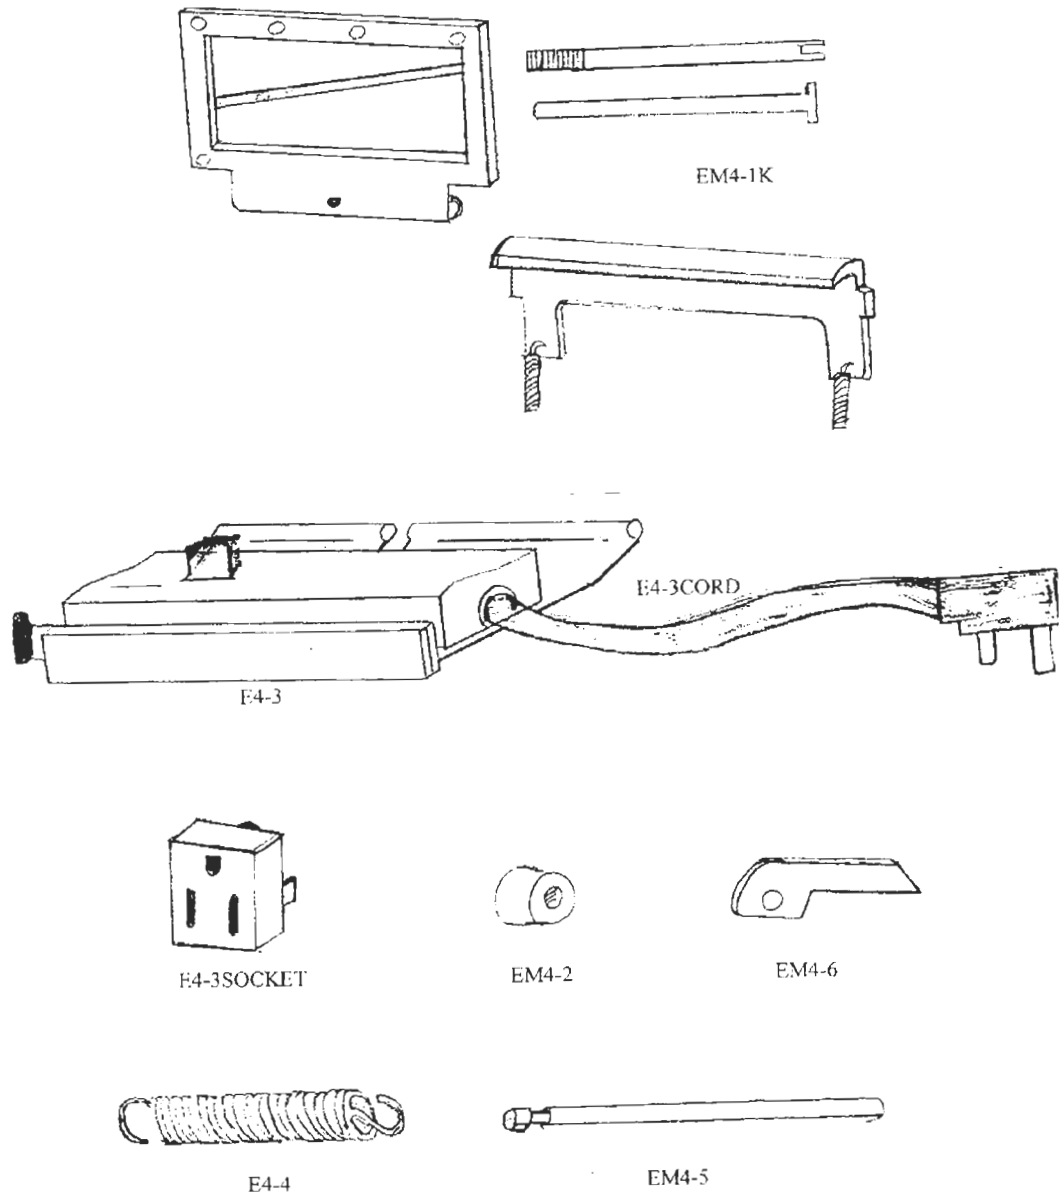

E1-6

Not Shown E1-7 Male Harness

ACCESS PLATE & SCREWS

 SC10
(SCREW & WASHER)
Need 5 (Five)

HARNESSES ASSEMBLIES

E1-7 PHOENIX ONLY

E1-7C PHOENIX CONVERSIONS

E1-4H POWER HARNESS

PHOENIX CPU BOARD

Not Shown- E1-4CBSC - Controller Board Screw Need 4 (Set of 4)
SC5 - CPU Mounting Screws Need 4

EM2-1

EM2-1SC

EM2-3

EM2-2

EM2-4SPACER

EM2-4SCREW

EM2-4

Not Shown - EM2-4K Water Bottle Retrofit Kit

Not Shown

E4-3CL-Heater Wire Clamp
E4-3TH - Heater Thermostat

E4-3EL - Heater Element

- Not Shown - E5-1SC Screw E5-1WA - Washer E5-1WN - Wire Nuts
E5-5P - Solenoid Pin E5-5WA - Felt Washer

Not Shown - EM6-8 Rubber Feet (Sold in sets of 4)

PART NUMBER	DESCRIPTION	COMPARABLE BP PART #
EM1-1	FRONT COVER - BLACK	N/A
EM1-2	REAR COVER - BLACK	N/A
E1-3	MOTOR COVER	N/A
E1-4	CPU UNIT	N/A
E1-4AP	CPU BLACK ACCESS PLATE E1	N/A
E1-4APR	CPU GRAY ACCESS PLATE R1	N/A
E1-4B	CPU HARNESS PW SW /BOARD-2 PRONGS	N/A
E1-4C	CPU CHASIS ONLY	N/A
E1-4CB	CONTROLLER BOARD	N/A
E1-4CCH	CUSTOM CHIP	N/A
E1-4CH	CHIP FOR CPU 6 TO 45	N/A
E1-4CH2X	DOUBLER CHIP - 12.18.24.ETC	N/A
E1-4D	ENCODER DISC	N/A
E1-4DS	SCREW-COLLAR ON ENCODER DISC	N/A
E1-4H	HARNESS FOR CPU UNIT	N/A
E1-4KP	KEYPAD	N/A
E1-4KP2X	DOUBLER KEYPAD - 12.18.24.ETC	N/A
E1-4SEN	SENSOR	N/A
E1-5	ON/OFF SWITCH	N/A
E1-6	FOOT TREADLE	N/A
E1-7	MALE HARNESS	N/A
E1-7C	MALE HARNESS FOR BP CONVERSION	N/A
E1-8	POWER CORD	N/A
E1-8SR	STRAIN RELIEF BUSHING	N/A
E1-9	ELECTRIC EYE	N/A
E1CARTON	CARTON FOR E1 OR M1	N/A
EM2-1	WATER TANK	N/A
EM2-1N	NUT ON WATER TANK	FM118
EM2-1SC	NUT & SCREW - WATER TANK	N/A
EM2-2	WATER BOTTLE	FF6100
E2-3	MOISTENING BRUSHES	E107X
E2-3CP	COTTER PIN FOR MOISTENING BRUSHES	CP
EM2-4	BRACKETS	FF6110. FF6120
EM2-4K	RETROFIT KIT	FF6150
EM2-4SC	SCREW FOR BRACKET	N/A
EM2-4SP	SPACER FOR BRACKET	N/A
EM3-1	TAPE PLATE	FM12EL
E3-2	LOWER TAPE PLATE-STEEL	FM11AX
E3-3	URETHENE FEED WHEEL	600092
E3-3K	FEED WHEEL KIT WITH URETHENE FW	N/A