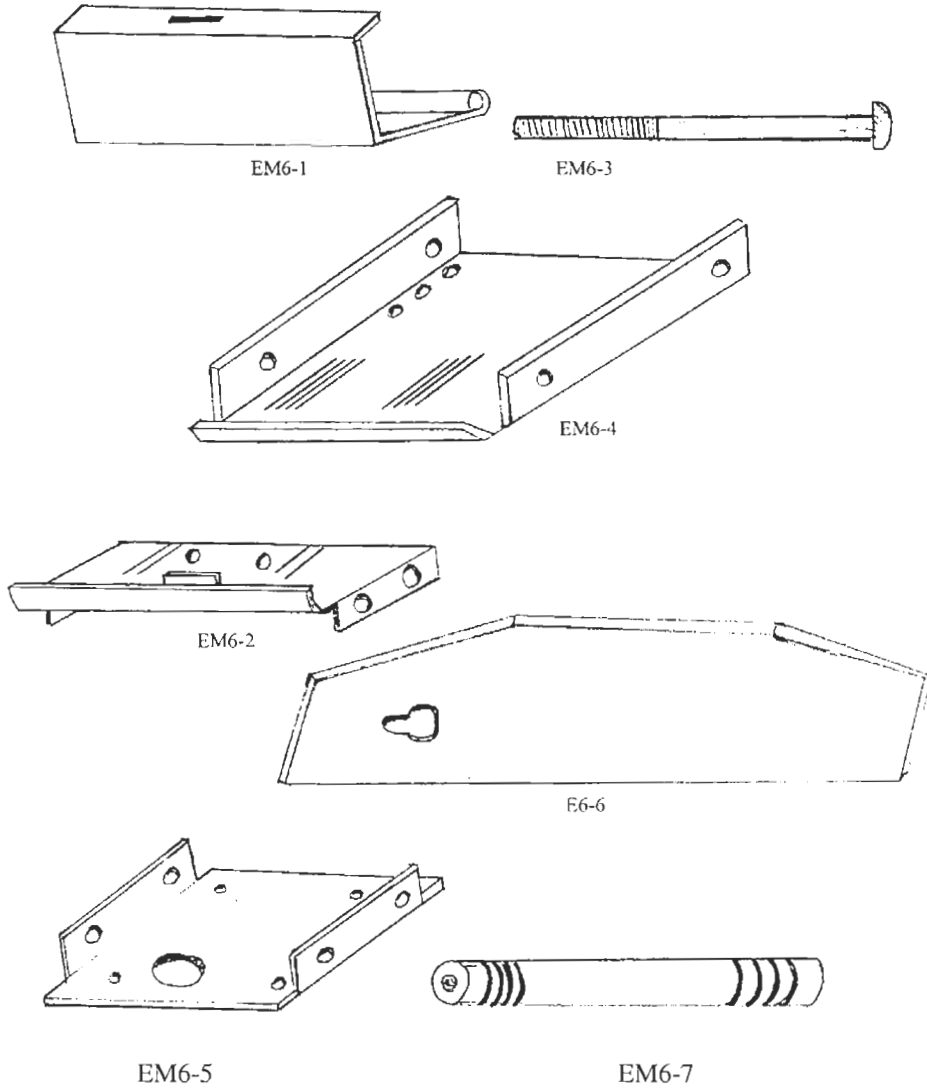

PHOENIX CPU BOARD

Not Shown- E1-4CBSC - Controller Board Screw Need 4 (Set of 4)
SC5 - CPU Mounting Screws Need 4

EM2-1

EM2-1SC

EM2-3

EM2-2

EM2-4SPACER

EM2-4SCREW

EM2-4

Not Shown - EM2-4K Water Bottle Retrofit Kit

Not Shown

E4-3CL-Heater Wire Clamp
E4-3TH - Heater Thermostat

E4-3EL - Heater Element

- Not Shown - E5-1SC Screw E5-1WA - Washer E5-1WN - Wire Nuts
E5-5P - Solenoid Pin E5-5WA - Felt Washer

Not Shown - EM6-8 Rubber Feet (Sold in sets of 4)

PART NUMBER	DESCRIPTION	COMPARABLE BP PART #
EM1-1	FRONT COVER - BLACK	N/A
EM1-2	REAR COVER - BLACK	N/A
E1-3	MOTOR COVER	N/A
E1-4	CPU UNIT	N/A
E1-4AP	CPU BLACK ACCESS PLATE E1	N/A
E1-4APR	CPU GRAY ACCESS PLATE R1	N/A
E1-4B	CPU HARNESS PW SW /BOARD-2 PRONGS	N/A
E1-4C	CPU CHASIS ONLY	N/A
E1-4CB	CONTROLLER BOARD	N/A
E1-4CCH	CUSTOM CHIP	N/A
E1-4CH	CHIP FOR CPU 6 TO 45	N/A
E1-4CH2X	DOUBLER CHIP - 12.18.24.ETC	N/A
E1-4D	ENCODER DISC	N/A
E1-4DS	SCREW-COLLAR ON ENCODER DISC	N/A
E1-4H	HARNESS FOR CPU UNIT	N/A
E1-4KP	KEYPAD	N/A
E1-4KP2X	DOUBLER KEYPAD - 12.18.24.ETC	N/A
E1-4SEN	SENSOR	N/A
E1-5	ON/OFF SWITCH	N/A
E1-6	FOOT TREADLE	N/A
E1-7	MALE HARNESS	N/A
E1-7C	MALE HARNESS FOR BP CONVERSION	N/A
E1-8	POWER CORD	N/A
E1-8SR	STRAIN RELIEF BUSHING	N/A
E1-9	ELECTRIC EYE	N/A
E1CARTON	CARTON FOR E1 OR M1	N/A
EM2-1	WATER TANK	N/A
EM2-1N	NUT ON WATER TANK	FM118
EM2-1SC	NUT & SCREW - WATER TANK	N/A
EM2-2	WATER BOTTLE	FF6100
E2-3	MOISTENING BRUSHES	E107X
E2-3CP	COTTER PIN FOR MOISTENING BRUSHES	CP
EM2-4	BRACKETS	FF6110. FF6120
EM2-4K	RETROFIT KIT	FF6150
EM2-4SC	SCREW FOR BRACKET	N/A
EM2-4SP	SPACER FOR BRACKET	N/A
EM3-1	TAPE PLATE	FM12EL
E3-2	LOWER TAPE PLATE-STEEL	FM11AX
E3-3	URETHENE FEED WHEEL	600092
E3-3K	FEED WHEEL KIT WITH URETHENE FW	N/A